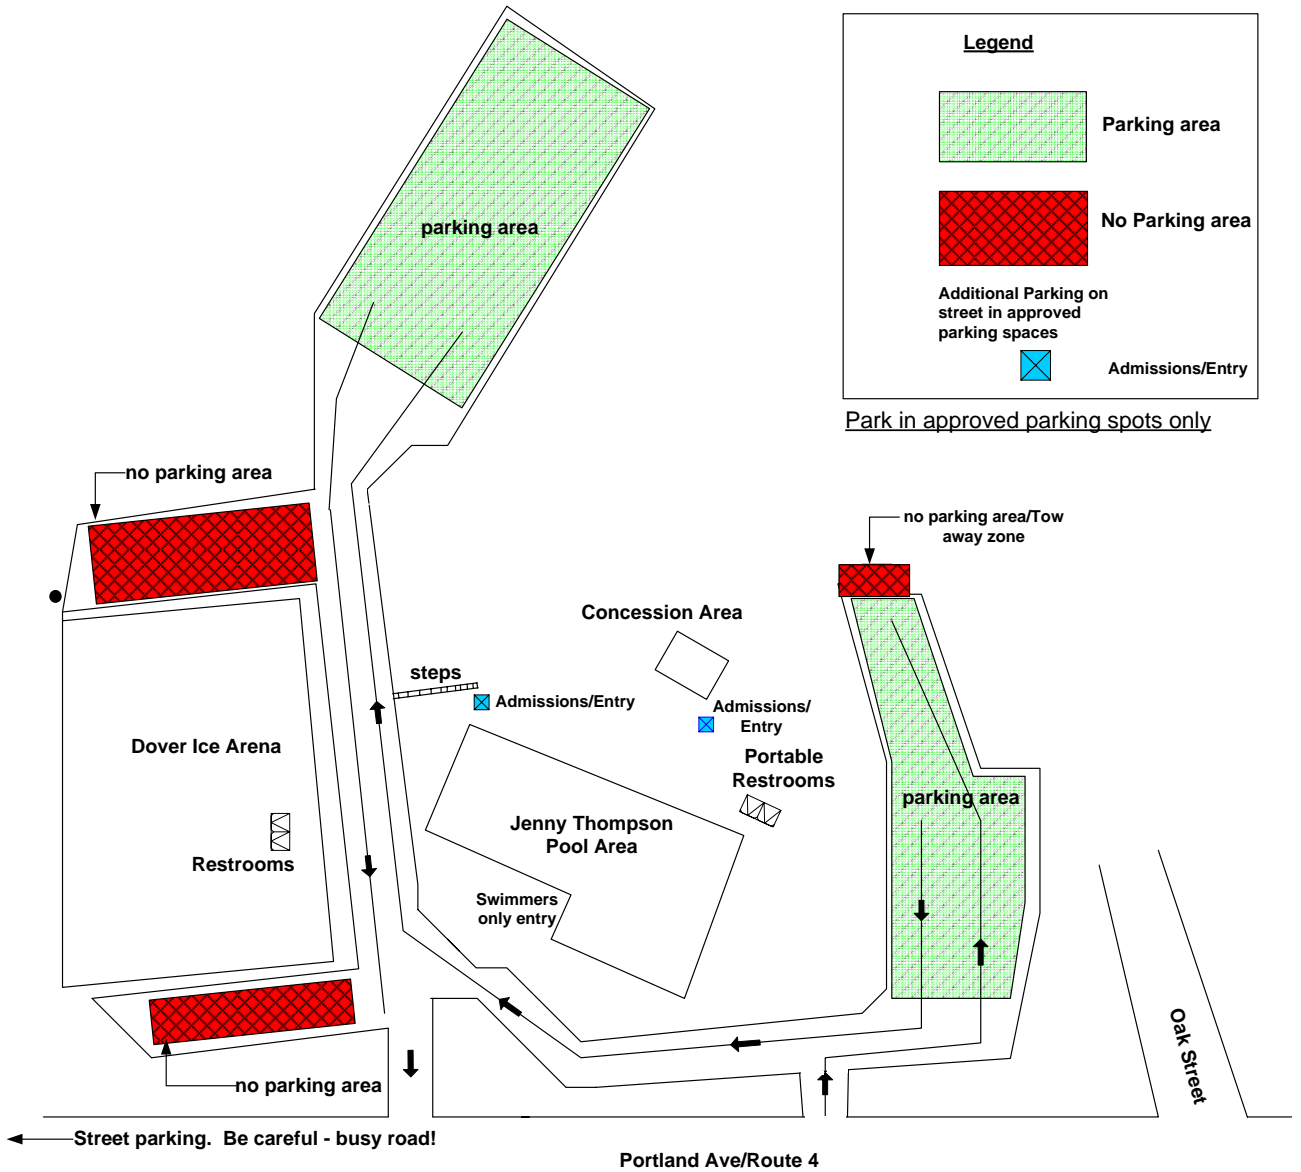

Portable restrooms available to side of spectator seating on hill
 Additional Restrooms available in Dover Ice Arena

Jenny Thompson Pool Seating area

Jenny Thompson Pool Parking Locations

Please do not park in the business lots across the street from the pool.